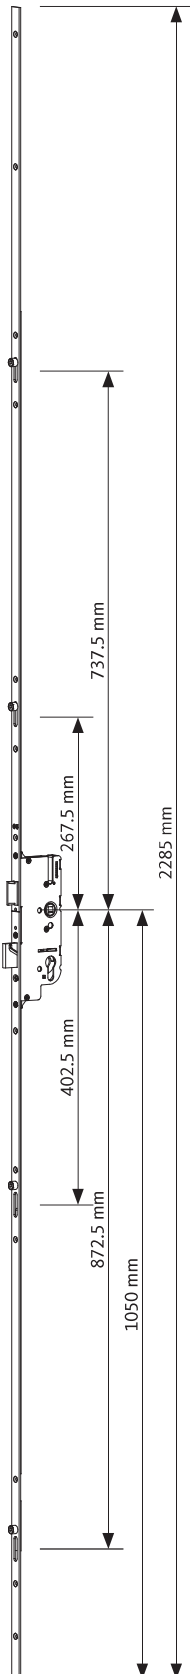

GU-SECURITY EUROPA R4 – 2285 mm

Square faceplate ends, hole distance 72 mm – for DIN door frames

Equipment and furnishings

Main lock		Additional lock Roller-cam	Faceplate end		Hole distance	
Latch	Deadbolt		square	round	92 mm	72 mm
■	■	■	■	-	-	■

Door leaf rebate height 1750-2285 mm, marking notch 1050 mm (fixed handle height)

Backset [mm]	Faceplate [mm]	Follower [mm]	PU	Order number
55	16	8	5	6-30710-PU-0-1
50	16	8	5	6-30710-PT-0-1

Colour type: 1 = ferGUard*silver