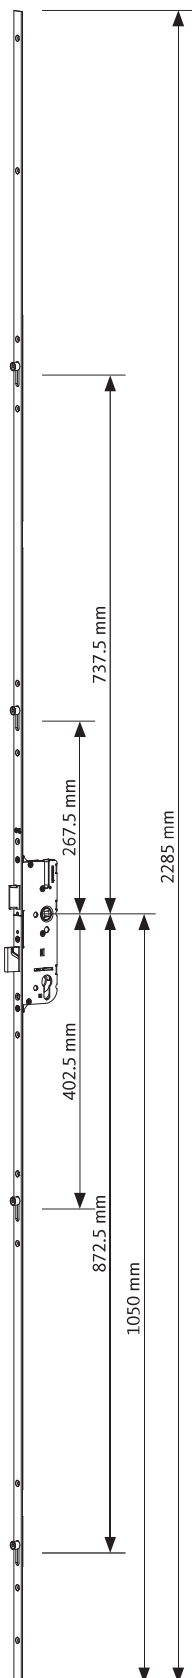

# GU-SECURY EUROPA S R4 – 2285 mm

Square faceplate ends, hole distance 92 mm

## Equipment and furnishings

Main lock		Additional lock	Faceplate end		Hole distance	
Latch	Deadbolt	Roller-cam	square	round	92 mm	72 mm
■	■	■	■	-	■	-

## Door leaf rebate height 1750-2285 mm, marking notch 1050 mm (fixed handle height)

Backset [mm]	Faceplate [mm]	Follower [mm]	PU	Order number
45	20	8	40	6-30712-AS-0-1
	16	8	5	6-32159-01-0-1
35	16	8	5	6-30710-AQ-0-1
28	U 24 x 6	8	40	6-32159-04-0-1
	16	8	5	6-32159-02-0-1
25	16	8	5	6-32159-03-0-1